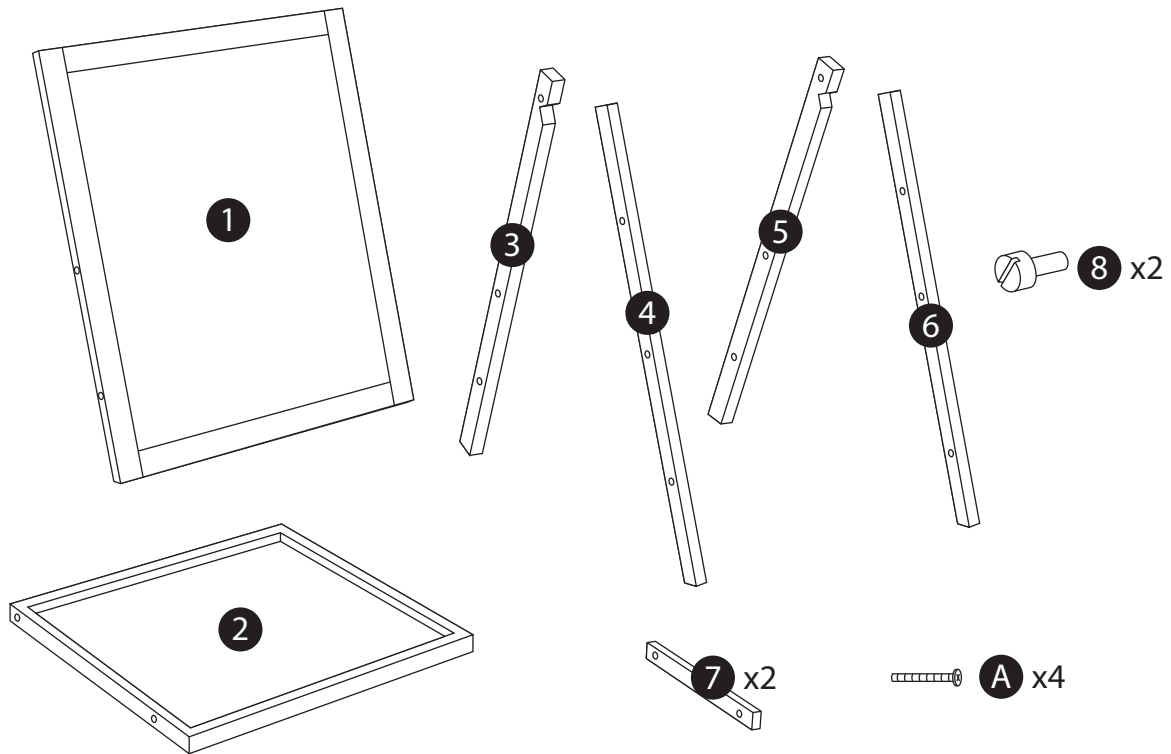

Double-sided Board CreativeBoard

BUDDY BABY S.L.
C.I.F.: B01707975
Calle Almirante Cadanso N° 26
46005 VALENCIA
España

Please retain this information
for future reference

WARNING:

CHOKING HAZARD - Small parts.

- Not for children under 3 years.
- Adult assembly by hand screwdriver required.
- Adult assembly required, small parts and sharp point may be present prior to assembly

PELIGRO DE ASFIXIA – Contiene piezas pequeñas.